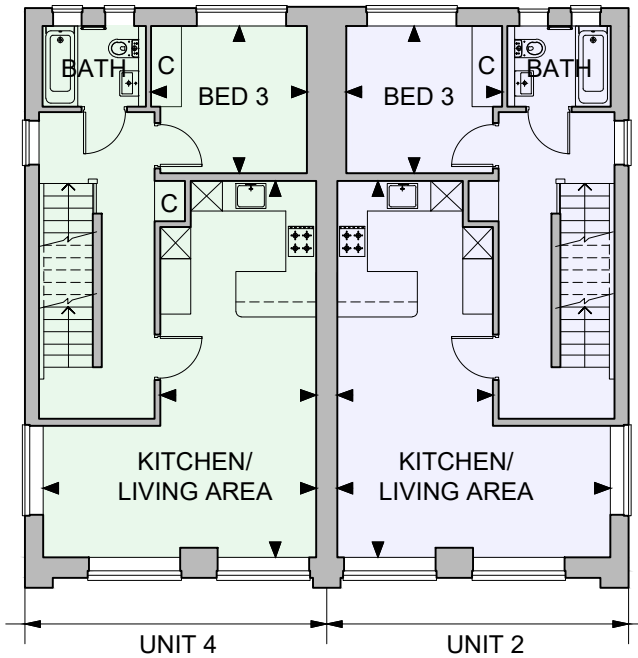

Farncombe Street  
Farncombe, GU7 3AY

SECOND FLOOR

BEDROOM 1 5420mm x 3535mm  
17'9" x 11'7"

BEDROOM 2 3730mm x 3030mm  
12'2" x 9'11"

FIRST FLOOR

KITCHEN/  
LIVING AREA 7470mm x 5415mm  
24'6" x 17'9"  
7470mm x 3090mm  
24'6" x 10'1"

BEDROOM 3 3095mm x 2925mm  
10'1" x 9'7"

GROUND FLOOR

KITCHEN/  
LIVING AREA 7510mm x 3970mm  
24'7" x 13'0"

BEDROOM 3710mm x 2915mm  
12'2" x 9'6"