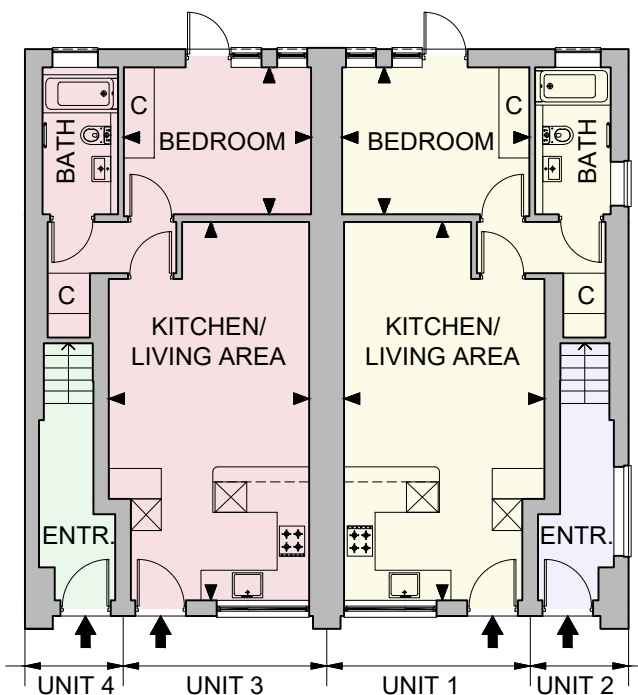

Farncombe Street  
Farncombe, GU7 3AY

SECOND FLOOR

BEDROOM 1 5420mm x 3535mm  
17'9" x 11'7"

BEDROOM 2 3730mm x 3030mm  
12'2" x 9'11"

FIRST FLOOR

KITCHEN/  
LIVING AREA 7470mm x 5415mm  
24'6" x 17'9"  
7470mm x 3090mm  
24'6" x 10'1"

BEDROOM 3 3095mm x 2925mm  
10'1" x 9'7"

GROUND FLOOR

KITCHEN/  
LIVING AREA 7510mm x 3970mm  
24'7" x 13'0"

BEDROOM 3710mm x 2915mm  
12'2" x 9'6"