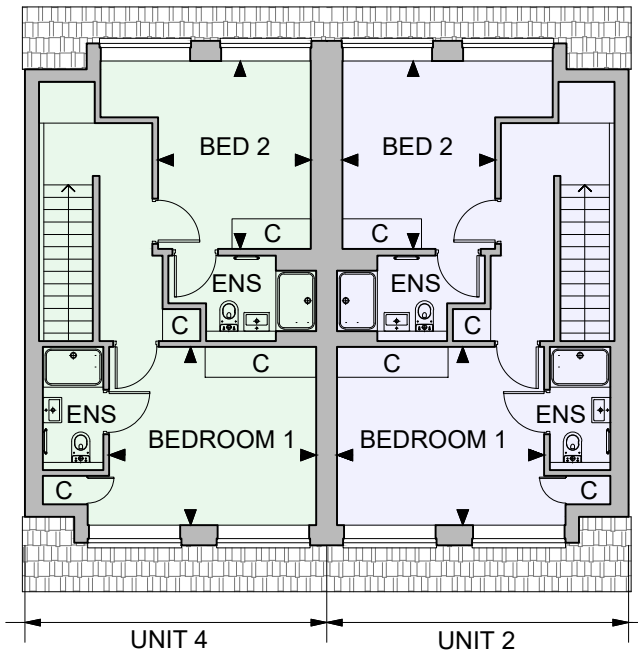

Farncombe Street  
Farncombe, GU7 3AY

SECOND FLOOR

BEDROOM 1 5420mm x 3535mm  
17'9" x 11'7"

BEDROOM 2 3730mm x 3030mm  
12'2" x 9'11"

FIRST FLOOR

KITCHEN/  
LIVING AREA 7470mm x 5415mm  
24'6" x 17'9"  
7470mm x 3090mm  
24'6" x 10'1"

BEDROOM 3 3095mm x 2925mm  
10'1" x 9'7"

GROUND FLOOR

KITCHEN/  
LIVING AREA 7510mm x 3970mm  
24'7" x 13'0"

BEDROOM 3710mm x 2915mm  
12'2" x 9'6"