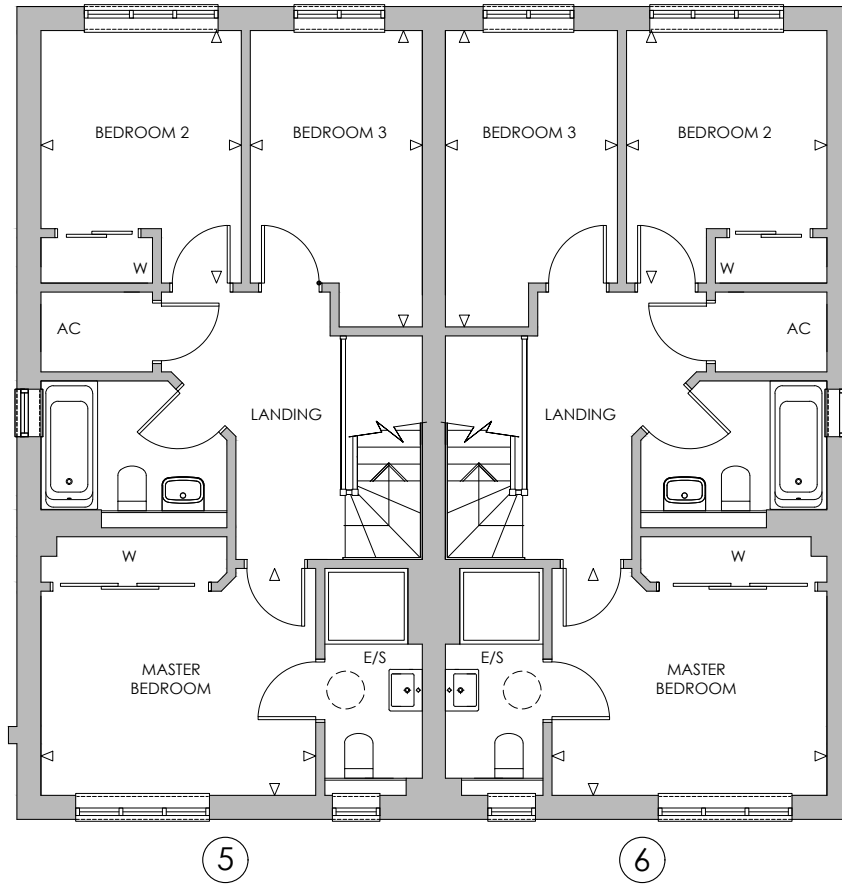

FIRST FLOOR PLAN - PLOTS 5&6

PLOTS 5 & 6

MASTER BEDROOM
 BEDROOM 2
 BEDROOM 3

3635mm x 3000mm (max)
 2650mm x 3340mm (max)
 2275mm x 3920mm (max)

11'11" x 9'10" (max)
 8'8" x 11' (max)
 7'6" x 12'10" (max)